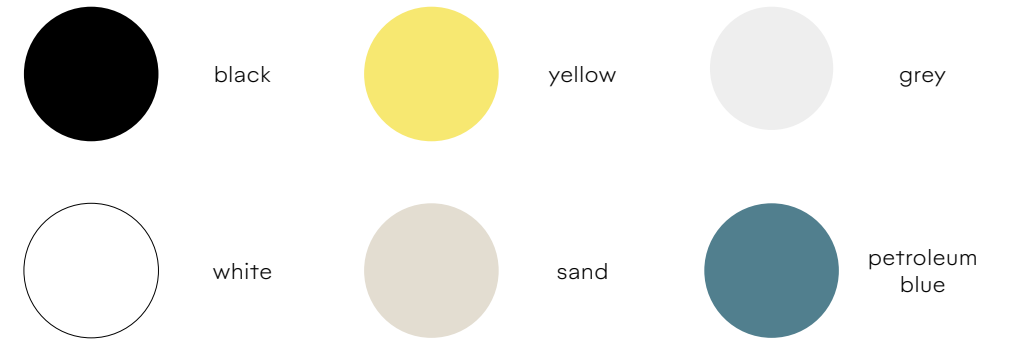

**Babah**  
Roberto Paoli  
Polyurethane tech/PT  
pag 20

black

yellow

blue sky

white

cream

Bicolor →

grey + anthracite

mud + moka

sand + mud

SG →

black

yellow

blue sky

white

metal legs →

white

black

chrome

wooden legs →

natural beech

white lacquered

black lacquered

# & Colors

**Cacao**  
Dario Delpin  
Ash wood  
pag 40

**Churros**  
Kazuko Okamoto  
Polyplus polyurethane  
pag 60

**Dogo**  
Roberto Paoli  
Polymer Baydur® 110  
pag 68

**Gotham**  
Dario Delpin  
Polyurethane tech/PT  
pag 76