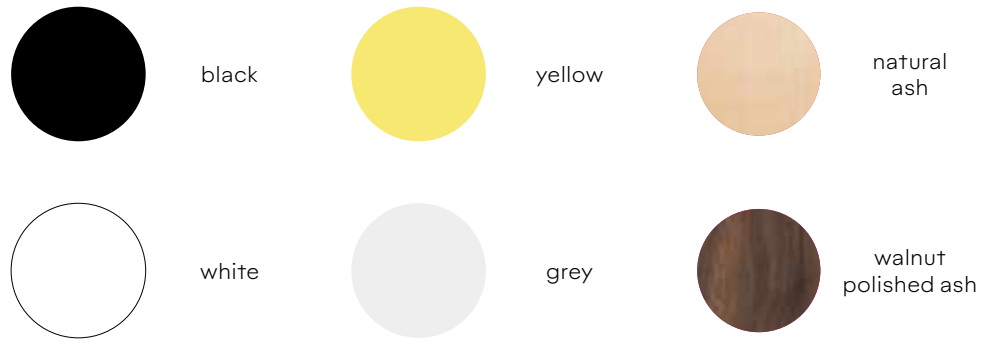

Bicolor →

metal legs →

wooden legs →