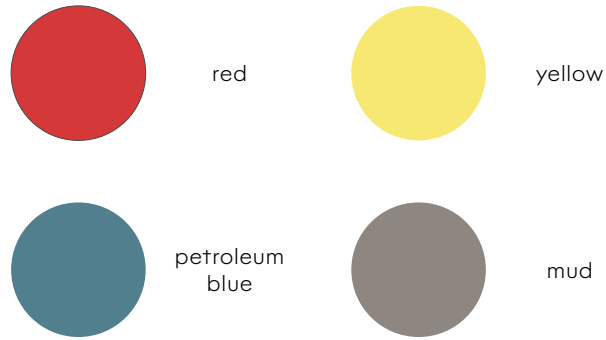

Bicolor →

metal legs →

wooden legs →