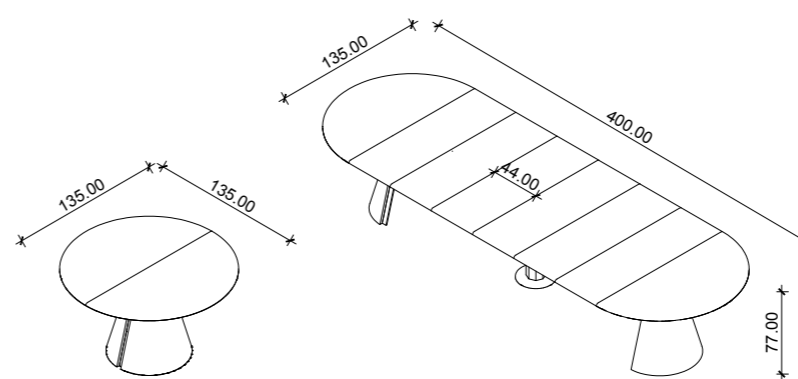

Dimensioni (L-P-A):
Chiuso cm 160x110x77
Aperto cm 320x110x77
n°04 allunghe interne da 40 cm
Sedute: Chiuso 8 / Aperto 14

Dimensions (L-D-H):
Closed in 62,99x43,30x30,31
Open in 125,98x43,30x30,31
n°04 internal leaves 15,74 in each
Seats: Closed 8 / Open 14

Iris Tondo

Design Giorgio Micoli

SPECIFICHE TECNICHE / TECHNICAL DETAILS

Tavolo allungabile in legno a forma rotonda,
guide high quality in alluminio con cuscinetti,
movimentazione semplice,
gamba centrale.

Round extensible wooden table,
high quality rails in aluminum with bearings,
simple use,
central leg.

Dimensioni (L-P-A):
Chiuso cm 135x135x77
Aperto cm 400x135x77
n°06 allunghe esterne da 44 cm
Sedute: Chiuso 6/Aperto 16

Dimensions (L-D-H):
Closed in 53.14x53.14x30,31
Open in 157.48x53.14x30,31
n°06 external leaves 17,32 in each
Seats: Closed 6/Open 16