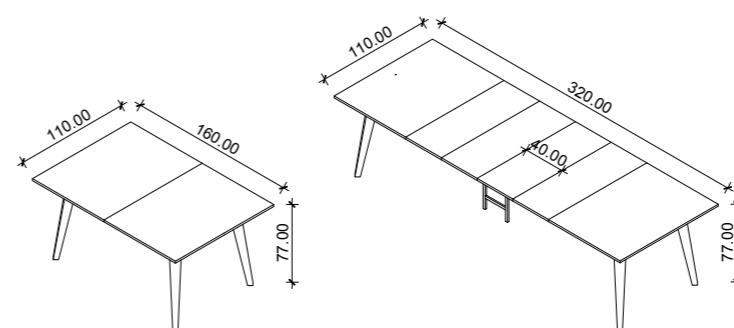

Prisma

Design Piemy

SPECIFICHE TECNICHE / TECHNICAL DETAILS

Tavolo allungabile in legno a forma rettangolare,
guide high quality in alluminio con cuscinetti,
movimentazione semplice,
gambe centrali.

Rectangular extensible wooden table,
high quality rails in aluminum with bearings,
simple use,
central legs.

Dimensioni (L-P-A):
Chiuso cm 160x110x77
Aperto cm 320x110x77
n°04 allunghe interne da 40 cm
Sedute: Chiuso 8 / Aperto 14

Dimensions (L-D-H):
Closed in 62,99x43,30x30,31
Open in 125,98x43,30x30,31
n°04 internal leaves 15,74 in each
Seats: Closed 8 / Open 14

Round extensible wooden table,
high quality rails in aluminum with bearings,
simple use,
central leg.

Dimensioni (L-P-A):
Chiuso cm 135x135x77
Aperto cm 400x135x77
n°06 allunghe esterne da 44 cm
Sedute: Chiuso 6/Aperto 16

Dimensions (L-D-H):
Closed in 53.14x53.14x30,31
Open in 157.48x53.14x30,31
n°06 external leaves 17,32 in each
Seats: Closed 6/Open 16