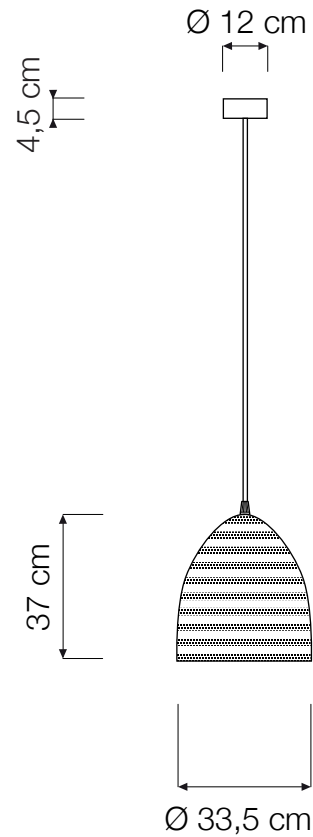

FLOWER STRIPE PENDANT

Flower stripe (Ø 33,5 cm x 37 cm) max 70W | E27 (230V) - E26 (120V)
Equivalent W dimmable LED bulbs compatible | rec. LED 13W

Led color temperature recommended:
neutral white 4200 °K / warm white 2700 °K

MATERIALS

Laprene, nebulite (fiberglass), 100% wool

COLOR

INCLUDES 130 CM CORD AND LAPRENE (RUBBER) CEILING CANOPY.
BULBS ARE NOT INCLUDED.

RECYCLED CARDBOARD

PROUDLY DESIGNED AND MADE
IN ROME | ITALY

RESPONSIBLE HANDMADE
QUALITY